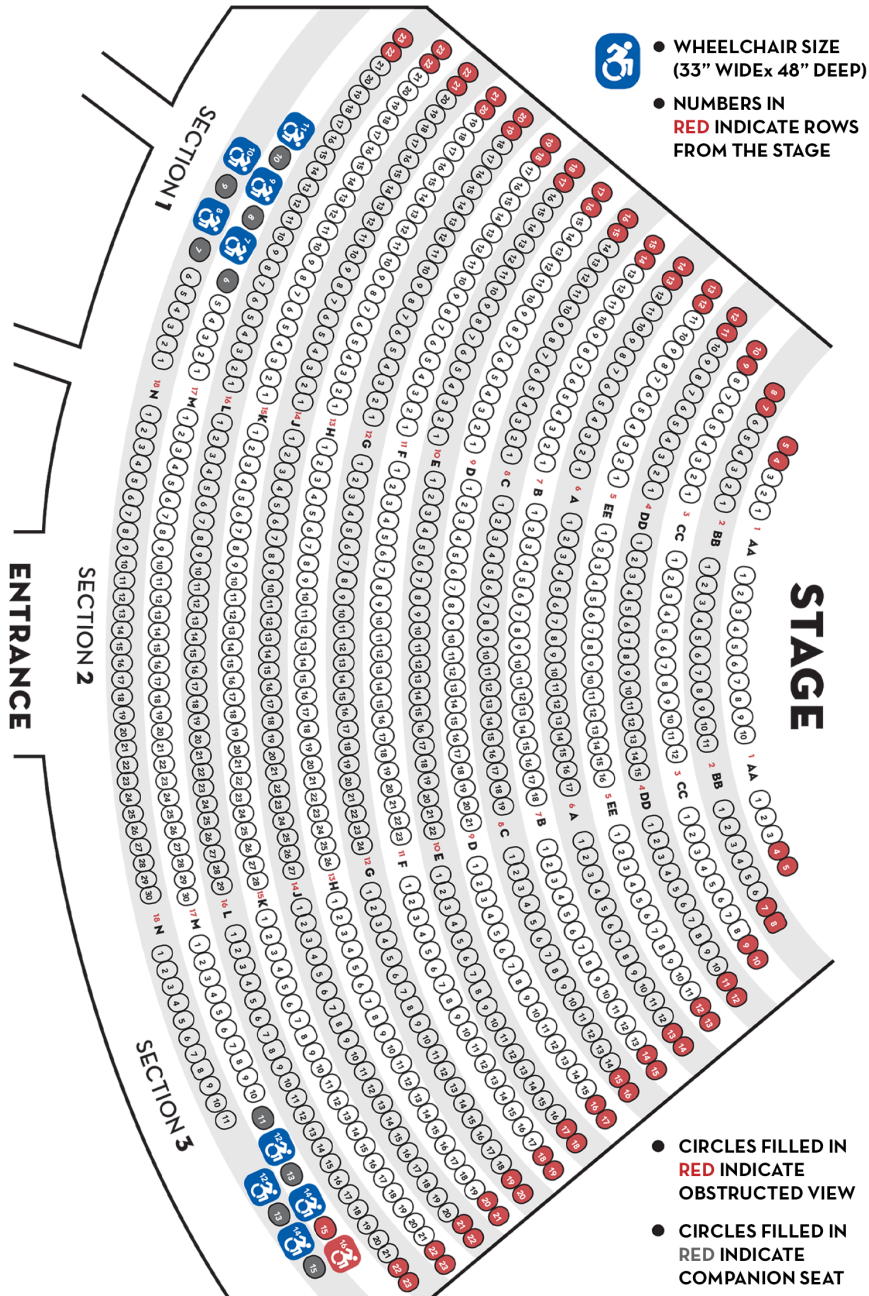

2024/2025 SUBSCRIPTION PRICING

PRICING

DAY	TIME	PRICE*
WED	1:30 pm	$224.00
THU	1:30 pm	$224.00
THU	7:00 pm	$234.50
FRI	7:00 pm	$250.25
SAT	3:00 pm	$250.25
SAT	8:00 pm	$250.25
SUN	2:00 pm	$250.25
SUN	6:00 pm	$234.50

*Pricing includes all fees + Amusement Tax